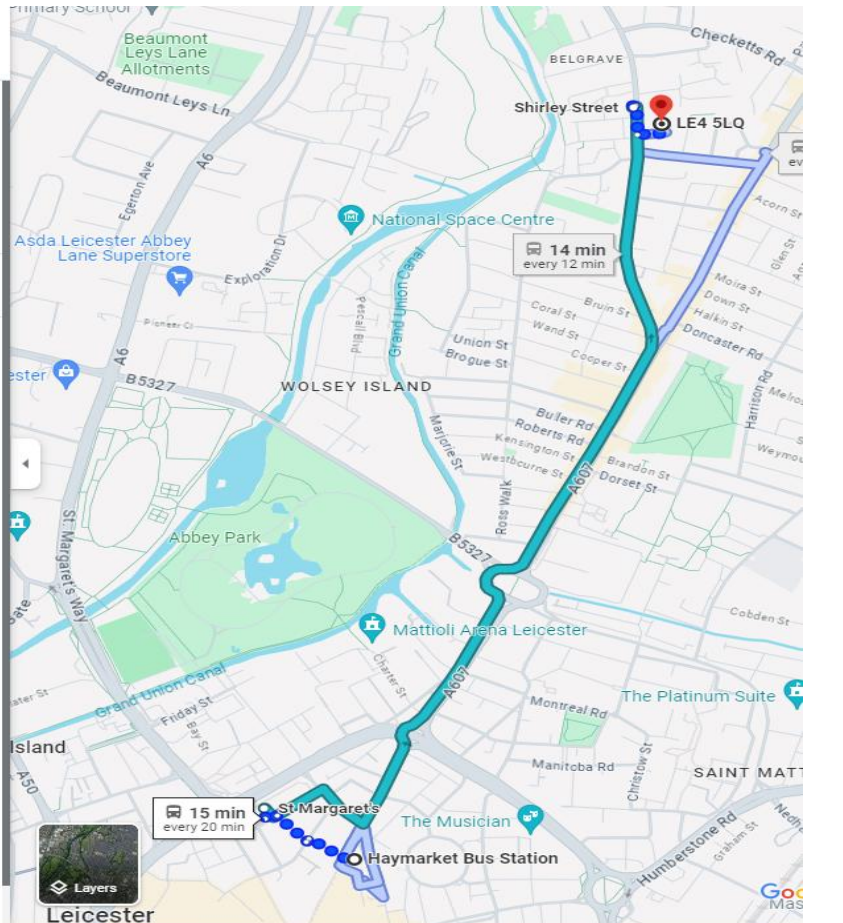

🚶 Walk
About 3 min, 492 ft

12:55 PM ○ LE4 5LQ
Loughborough Rd, Leicester

Tickets and information

From St Margaret Bus station Every 20 mins
Arriva 127 Bull Ring- stop at Shirley Street

← from Haymarket Bus Station, 37 Belgrave Gate, Le...
to LE4 5LQ, Loughborough Rd, Leicester

12:36 PM - 12:51 PM
(15 min)

🚶 > 🚌 127

12:40 PM from St Margaret's
🕒 6 min every 20 min

[Add to Calendar](#)

12:36 PM ○ Haymarket Bus Station
37 Belgrave Gate, Leicester LE1 3HP

🚶 Walk
About 4 min, 0.2 mi

12:40 PM ○ St Margaret's

🚌 127 Bull Ring
9 min (9 stops)
Platform SC · Stop ID: lecdjwaw

12:49 PM ○ Shirley Street

🚶 Walk
About 2 min, 492 ft

12:51 PM ○ LE4 5LQ
Loughborough Rd, Leicester

Tickets and information

Bus Routes from Leicester City Centre

From Haymarket Bus station: Every 12 Minutes

- Centre bus 22A Birstall – Stop at Shirley Street
- First 25 Mowacre Hill – Stop at Shirley Street

← from Haymarket Bus Station, 37 Belgrave Gate, Le...
to LE4 5LQ, Loughborough Rd, Leicester