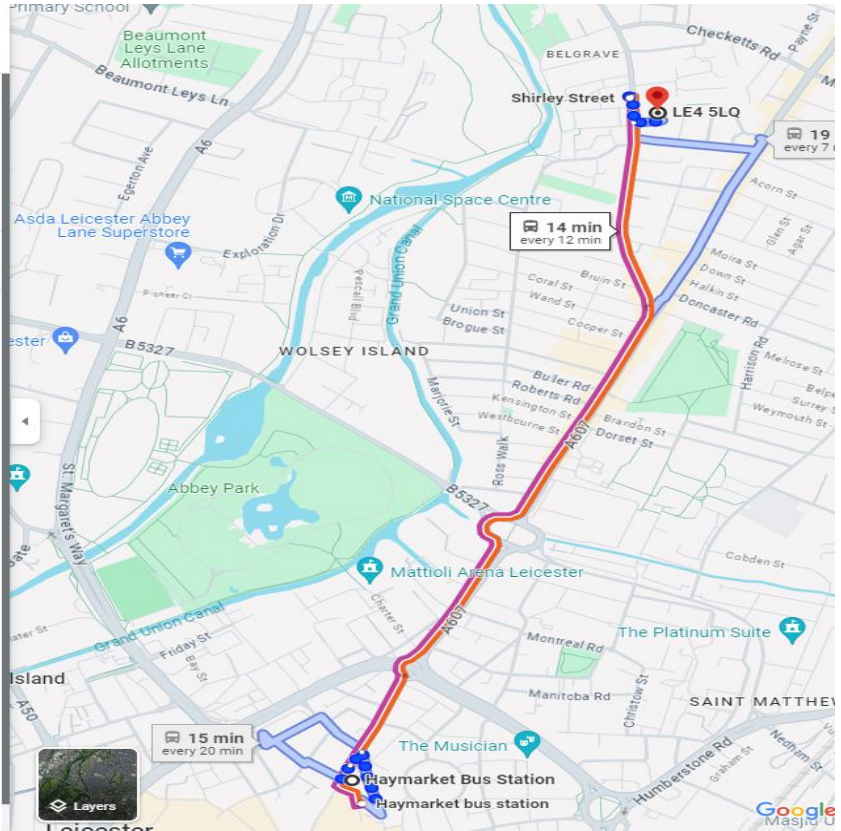

12:41 PM - 12:55 PM
(14 min)

🚶 > 🚌 25 22A

12:45 PM from Haymarket bus station
🕒 7 min every 12 min

[Add to Calendar](#)

12:41 PM ○ Haymarket Bus Station
37 Belgrave Gate, Leicester LE1 3HP

🚶 Walk
About 4 min, 0.2 mi

12:45 PM ○ Haymarket bus station

🚌 25 Mowmacre Hill
7 min (9 stops)
Platform HV · Stop ID: lecdjdmr

12:52 PM ○ Shirley Street

🚶 Walk
About 3 min, 492 ft

12:55 PM ○ LE4 5LQ
Loughborough Rd, Leicester

Tickets and information

From St Margaret Bus station Every 20 mins
Arriva 127 Bull Ring- stop at Shirley Street

← from Haymarket Bus Station, 37 Belgrave Gate, Le...
to LE4 5LQ, Loughborough Rd, Leicester

12:36 PM - 12:51 PM
(15 min)

12:49 PM ○ Shirley Street

🚶 Walk
About 2 min, 492 ft

12:51 PM ○ LE4 5LQ
Loughborough Rd, Leicester

Tickets and information