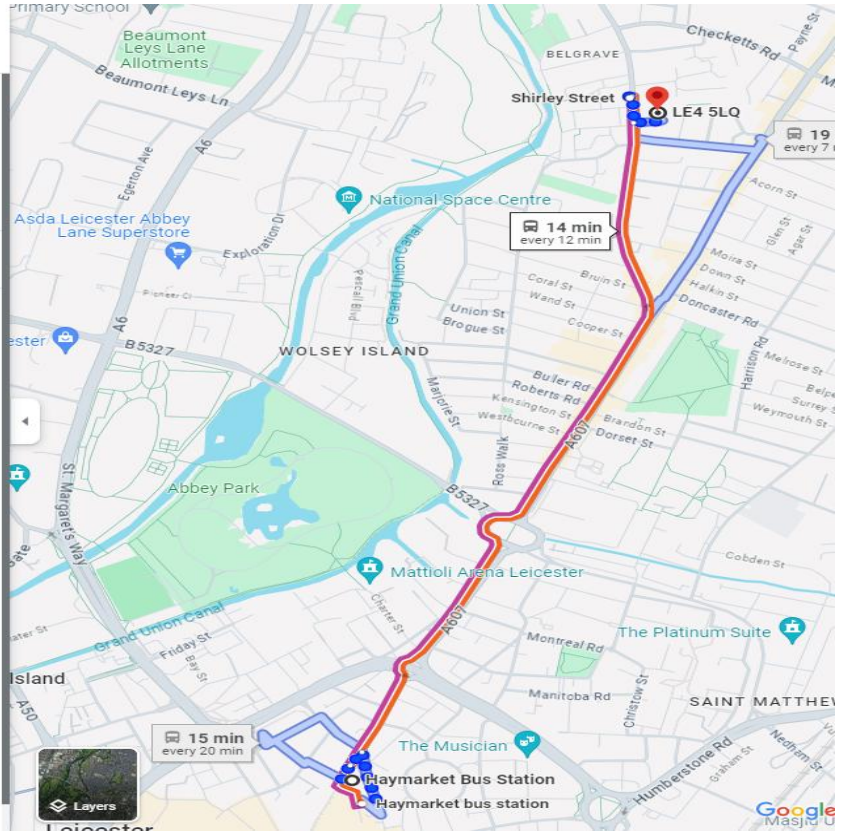

12:41 PM ○ Haymarket Bus Station
37 Belgrave Gate, Leicester LE1 3HP

🚶 Walk
About 4 min, 0.2 mi

12:45 PM ○ Haymarket bus station

🚌 25 Mowmacre Hill
7 min (9 stops)
Platform HV · Stop ID: lecdjdmr

12:52 PM ○ Shirley Street

🚶 Walk
About 3 min, 492 ft

12:55 PM ○ LE4 5LQ
Loughborough Rd, Leicester

Tickets and information

From St Margaret Bus station Every 20 mins
Arriva 127 Bull Ring- stop at Shirley Street

← from Haymarket Bus Station, 37 Belgrave Gate, Le...
to LE4 5LQ, Loughborough Rd, Leicester

12:36 PM - 12:51 PM
(15 min)

🚶 > 🚌 127

12:40 PM from St Margaret's
🕒 6 min every 20 min

[Add to Calendar](#)

12:36 PM ○ Haymarket Bus Station
37 Belgrave Gate, Leicester LE1 3HP

🚶 Walk
About 4 min, 0.2 mi

12:40 PM ○ St Margaret's

12:49 PM ○ Shirley Street

🚶 Walk
About 2 min, 492 ft

12:51 PM ○ LE4 5LQ
Loughborough Rd, Leicester

Tickets and information